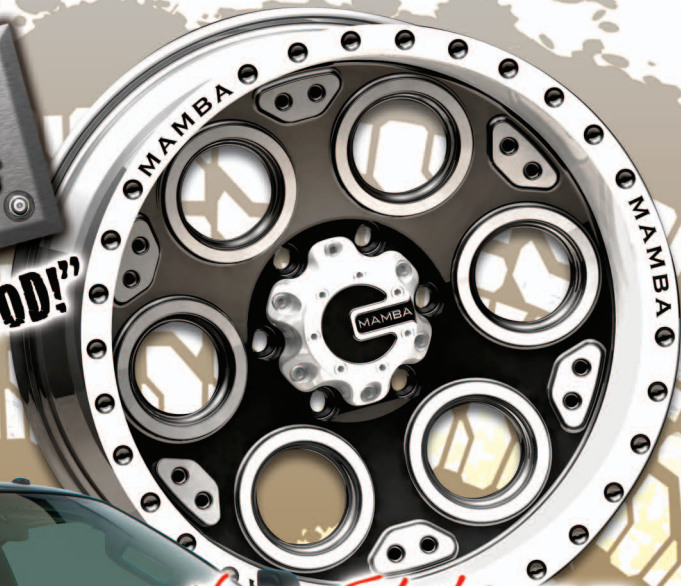

"MUD HAS NEVER LOOKED SO GOOD!"

New Style TYPE M5
RWD 16, 17, 18

TYPE M1
RWD 17, 18, 20, 22

TYPE M2
RWD 17, 18, 20

TYPE M3
RWD 17, 18, 20

TYPE M4
RWD 17, 18, 20

STUDS & BOLTS T6061 FORGED • 2-PIECE DIAMOND CUT ALUMINUM / COMPOSITE CAP • STAINLESS STEEL CAP HARDWARE