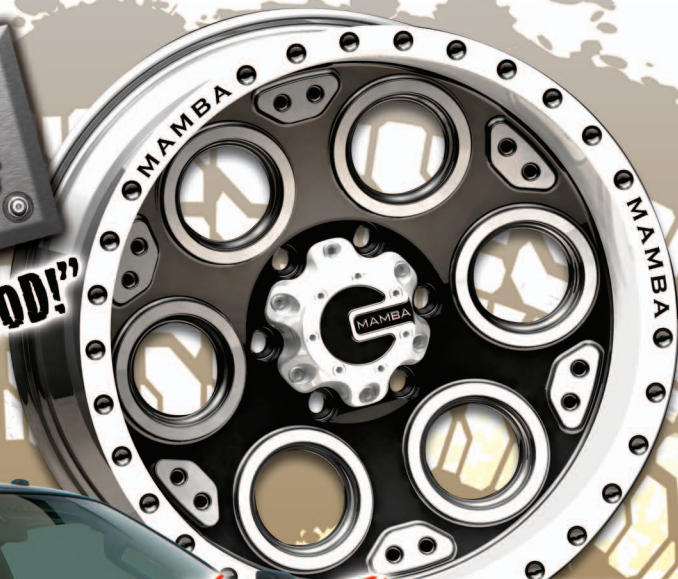

**"MUD HAS NEVER LOOKED SO GOOD!"**

*New Sizes* TYPE M5  
RWD 15, 16, 17, 18

**TYPE M1**  
RWD 17, 18, 20, 22

**TYPE M2**  
RWD 17, 18, 20

**TYPE M3**  
RWD 17, 18, 20

**TYPE M4**  
RWD 17, 18, 20

STUDS & BOLTS T6061 FORGED • 2-PIECE DIAMOND CUT ALUMINUM / COMPOSITE CAP • STAINLESS STEEL CAP HARDWARE